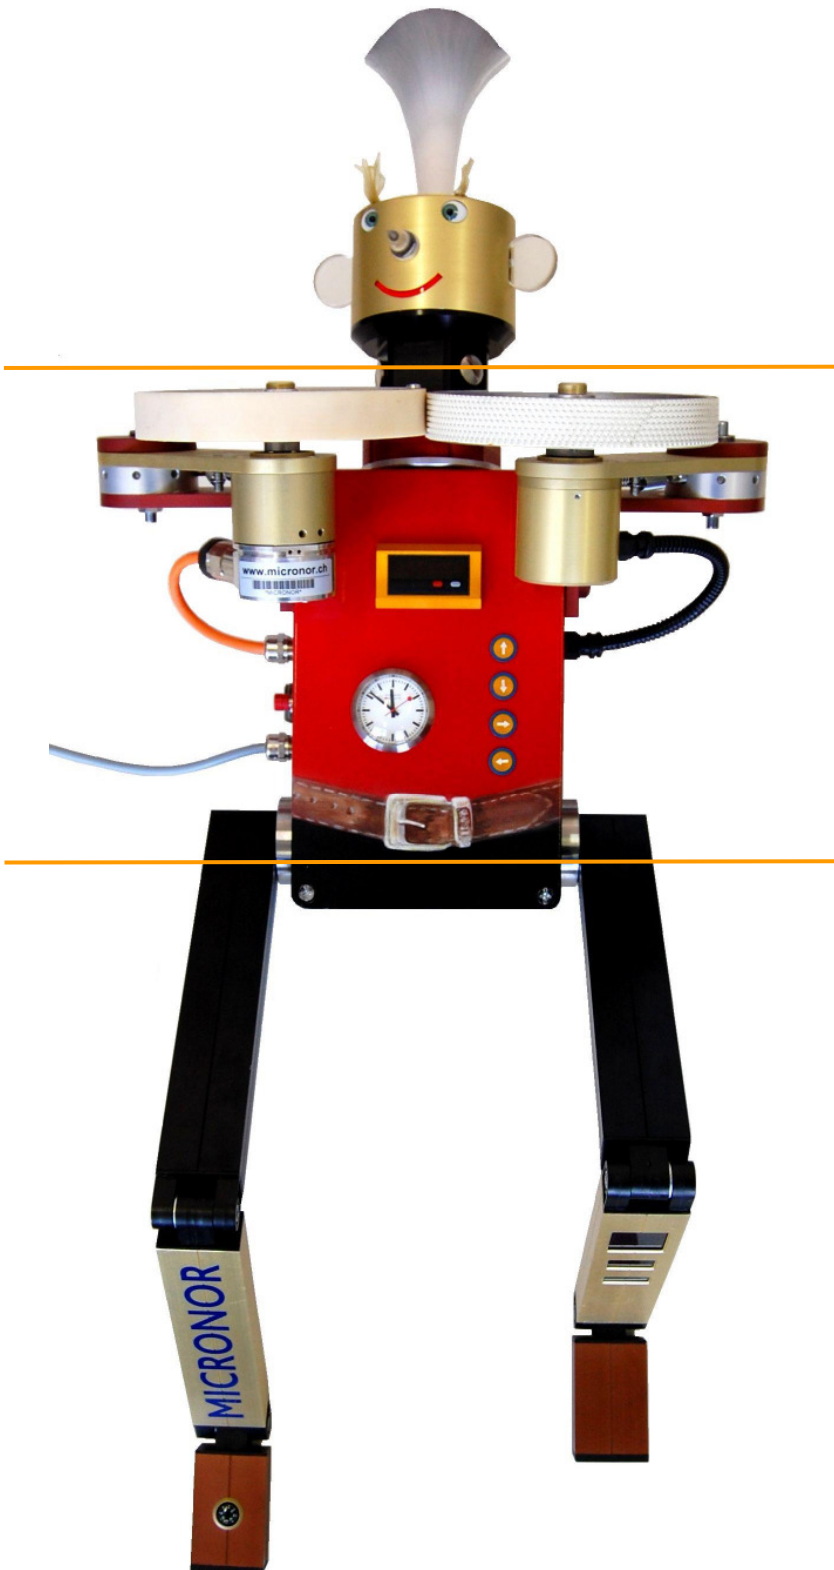

What do we want to state with MICROBOT

1. Statement „our fields of activity“

The upper range shows our abilities in the fiber Optic. By glass fiber hair, glass eyes, transparent ears and nose. By the different diodes (light) this is still strengthened.

The middle range shows our strengths in the mechanics and micro mechanics.

The lower range shows our strength in visualization, this is demonstrated with the three LCD/OLED.

Philosophy

2. Statement „our products“

We are by our world-wide relations able to solve the most complex problems. This is suggested by the different plugs.

We know where we stand and what we can do. This is shown by the compass.

The pointed nose shows that we calculate "sharp".