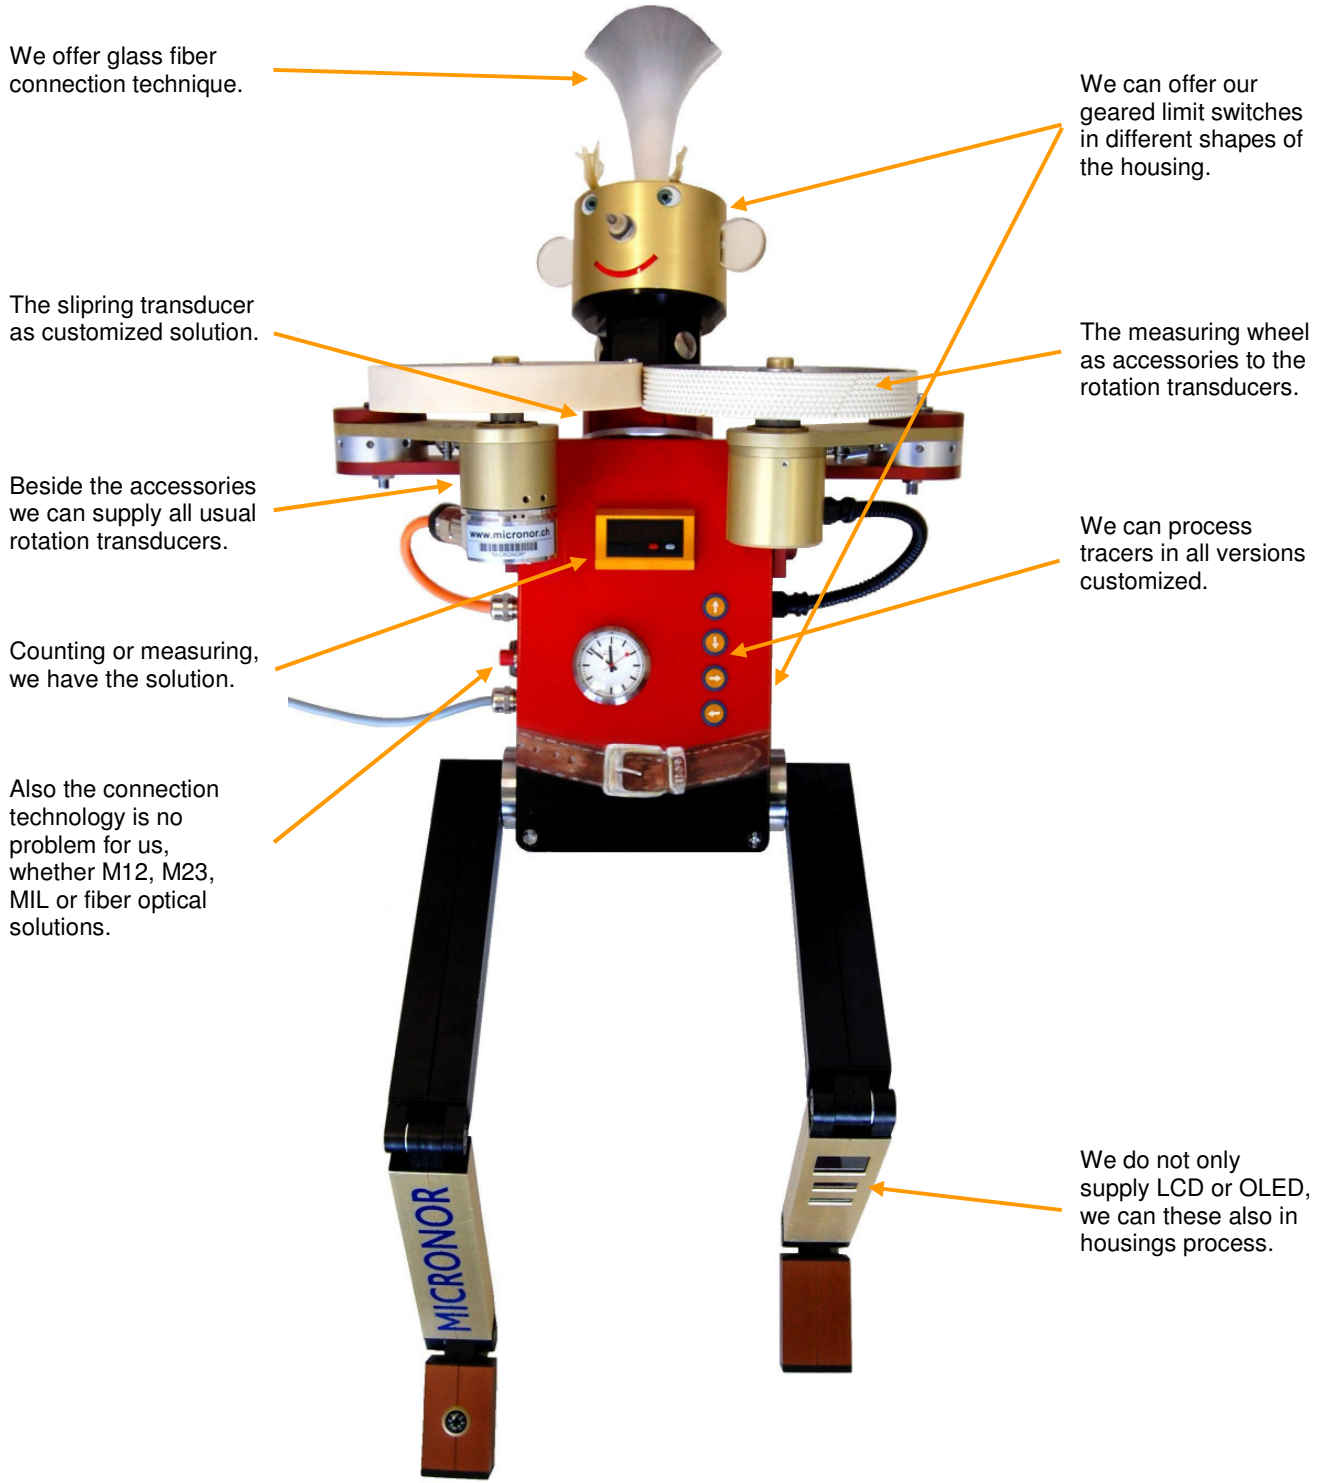

What do we want to state with MICROBOT

1. Statement „our fields of activity“

The upper range shows our abilities in the fiber Optic. By glass fiber hair, glass eyes, transparent ears and nose. By the different diodes (light) this is still strengthened.

The middle range shows our strengths in the mechanics and micro mechanics.

The lower range shows our strength in visualization, this is demonstrated with the three LCD/OLED.

Philosophy

2. Statement „our products“

We are by our world-wide relations able to solve the most complex problems. This is suggested by the different plugs.

We know where we stand and what we can do. This is shown by the compass.

The pointed nose shows that we calculate "sharp".

Naturally we are friendly and set up, this is shown by the "smile".

Everything is in motion; we want to catch up the chances of those constant changes. This is to be clarified with the two wheels is propelled and with a counter connected.